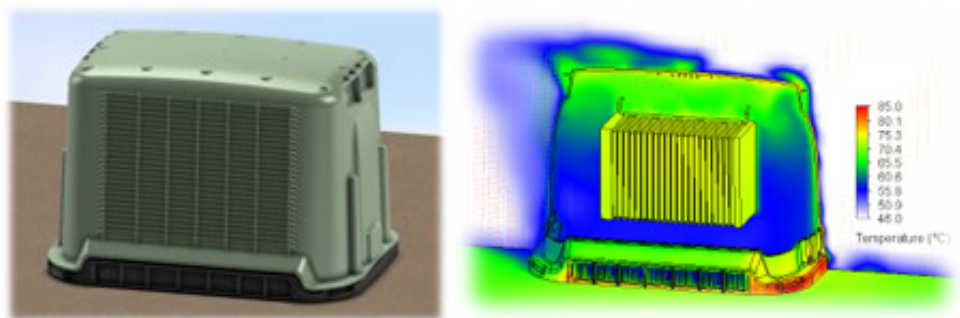

Zo8 is available in light green or dark green domes with a black base. The units feature a self-latching 7/16" hex head bolt. They come with a low profile upright and hanger bracket for easy attachment of active devices along with passive devices.

THERMAL PERFORMANCE

ACI conducts advanced thermal modeling during design and conducts actual device testing in Zo8 pedestals to validate passive heat dissipation to TIA 487-GR-CORE standard.

Z08 Low Profile Pedestal