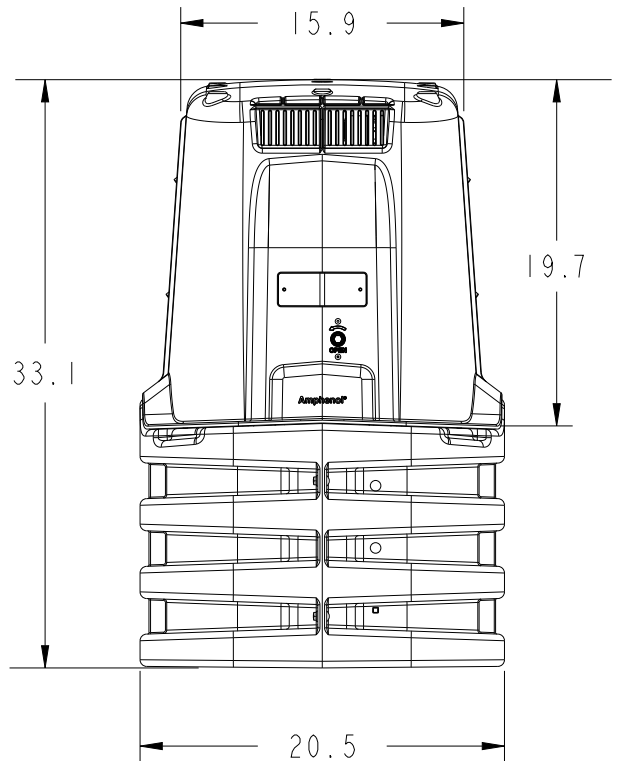

Zo8 is available in light green or dark green domes with a black base. The units feature a self-latching 7/16" hex head bolt. They come with a low profile upright and hanger bracket for easy attachment of active devices along with passive devices.

INTERNAL BRACKET

DIMENSIONAL VIEWS

All dimensions are in inches

Z08 Low Profile Pedestal

ORDERING INFORMATION

<u>Part Number</u>	<u>Description</u>	<u>Pallet Qty.</u>
Z08SS07-20002BK	28x16x20" amp pedestal, 7/16" hex head lock, light green dome, black base low profile bracketry	6
Z08SS07-40002BK	28x16x20" amp pedestal, 7/16" hex head lock, dark green dome, black base low profile bracketry	6