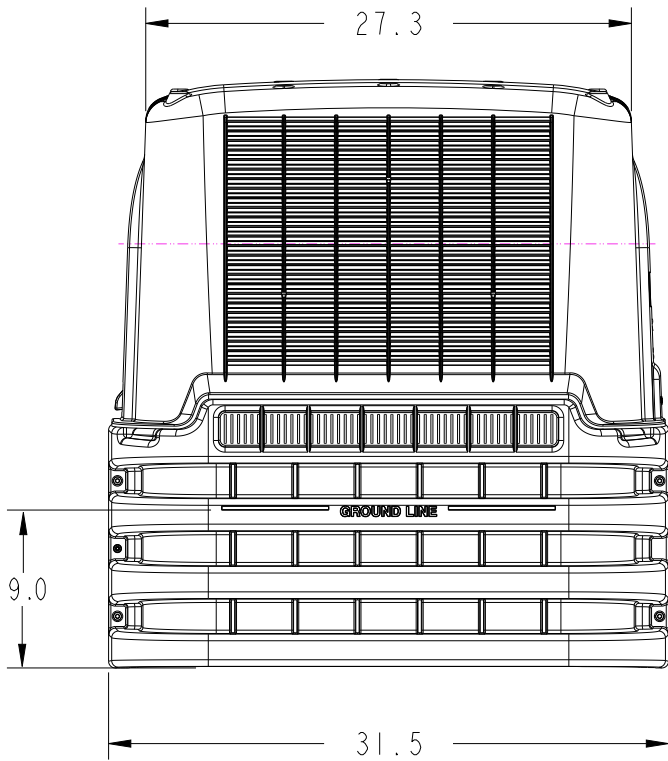

INTERNAL BRACKET

DIMENSIONAL VIEWS

All dimensions are in inches

Z08 Low Profile Pedestal

ORDERING INFORMATION

<u>Part Number</u>	<u>Description</u>	<u>Pallet Qty.</u>
Z08SS07-20002BK	28x16x20" amp pedestal, 7/16" hex head lock, light green dome, black base low profile bracketry	6
Z08SS07-40002BK	28x16x20" amp pedestal, 7/16" hex head lock, dark green dome, black base low profile bracketry	6