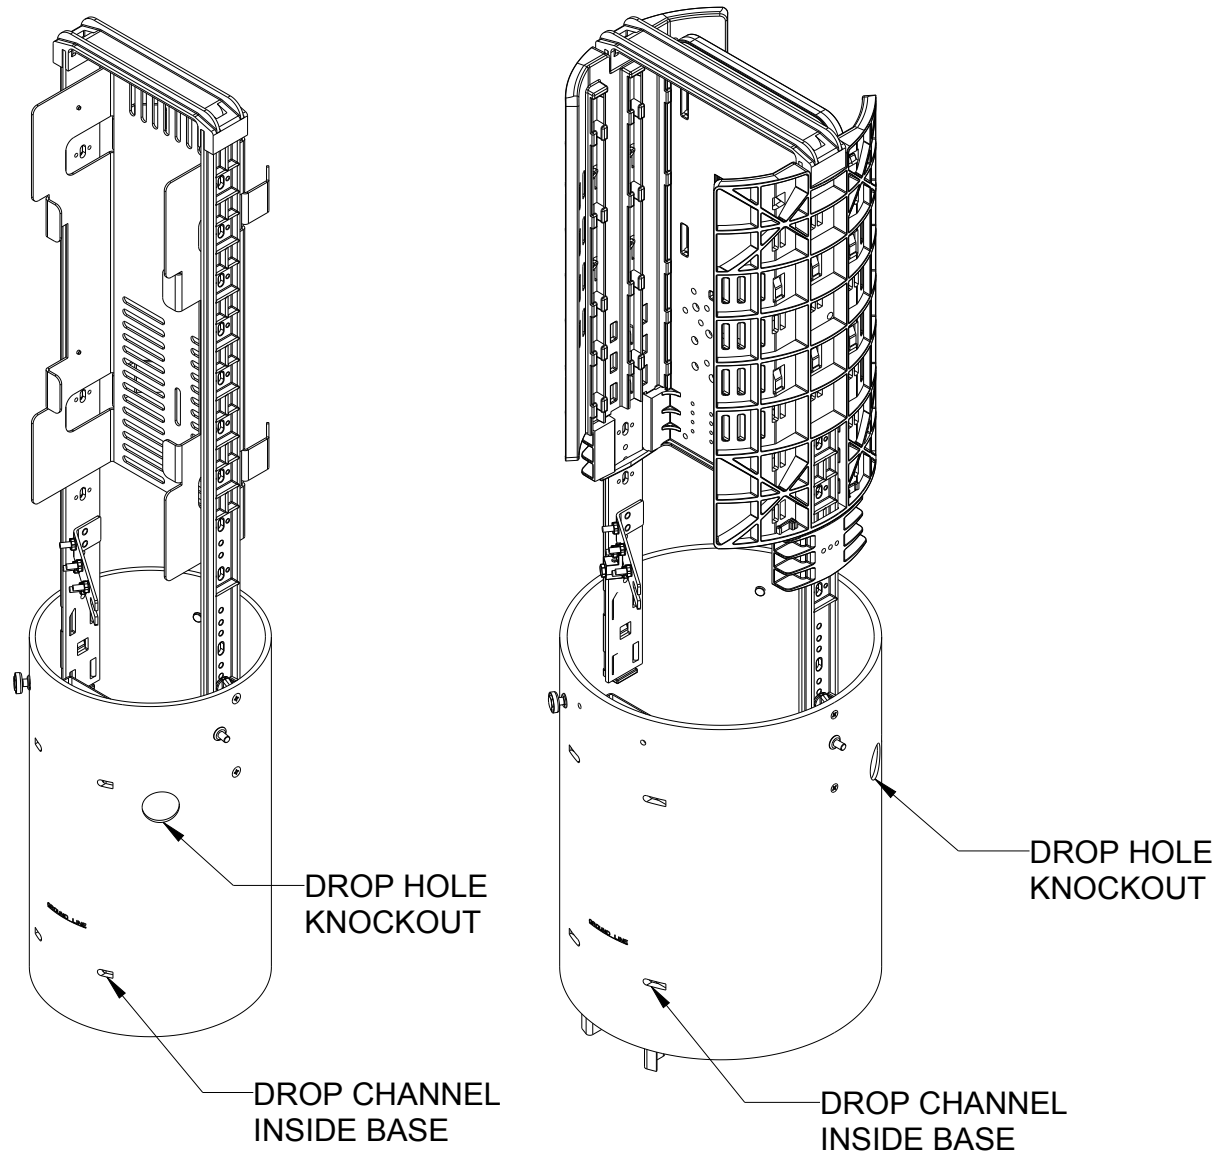

4 3 2 1

D

C

B

A

BDO 4 UNIT

BDO 5 UNIT

INTEGRAL STAKE (I)

INTEGRAL STAKE (XL)

CHARLES PART #	PEDESTAL SIZE	INTEGRAL STAKE	POLE MOUNT	30" METAL STAKE	DROP WIRE CHANNEL	CHANNEL PLUG	MOISTURE BARRIER SHEET	TERM BLOCK HARDWARE KIT
BDO 4-XT/CL	8"	XL			*	*	*	*
BDO 4-IT/CL	8"	I			*	*	*	*
BDO 4-OTA/CL	8"		*		*	*	*	*
BDO 4-OTM/CL	8"			*	*	*	*	*
BDO 5-XT/CL	10"	XL			*	*	*	*
BDO 5-IT/CL	10"	I			*	*	*	*
BDO 5-OTA/CL	10"		*		*	*	*	*
BDO 5-OTM/CL	10"			*	*	*	*	*