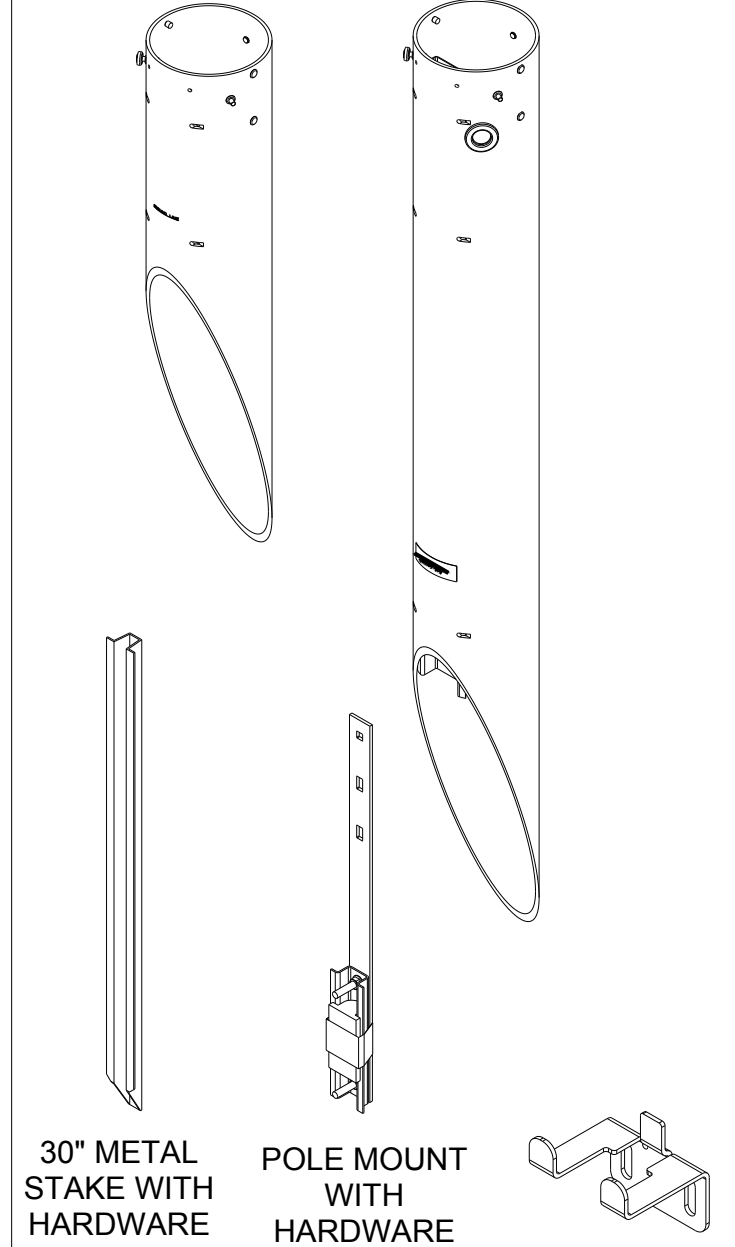

4 3 2 1

D

C

B

A

BDO 4 UNIT

BDO 5 UNIT

INTEGRAL STAKE (I)

INTEGRAL STAKE (XL)

CHARLES PART #	PEDESTAL SIZE	INTEGRAL STAKE	POLE MOUNT	30" METAL STAKE	DROP WIRE CHANNEL	CHANNEL PLUG	MOISTURE BARRIER SHEET	TERM BLOCK HARDWARE KIT
BDO 4-XT/CL	8"	XL			*	*	*	*
BDO 4-IT/CL	8"	I			*	*	*	*
BDO 4-OTA/CL	8"		*		*	*	*	*
BDO 4-OTM/CL	8"			*	*	*	*	*
BDO 5-XT/CL	10"	XL			*	*	*	*
BDO 5-IT/CL	10"	I			*	*	*	*
BDO 5-OTA/CL	10"		*		*	*	*	*
BDO 5-OTM/CL	10"			*	*	*	*	*