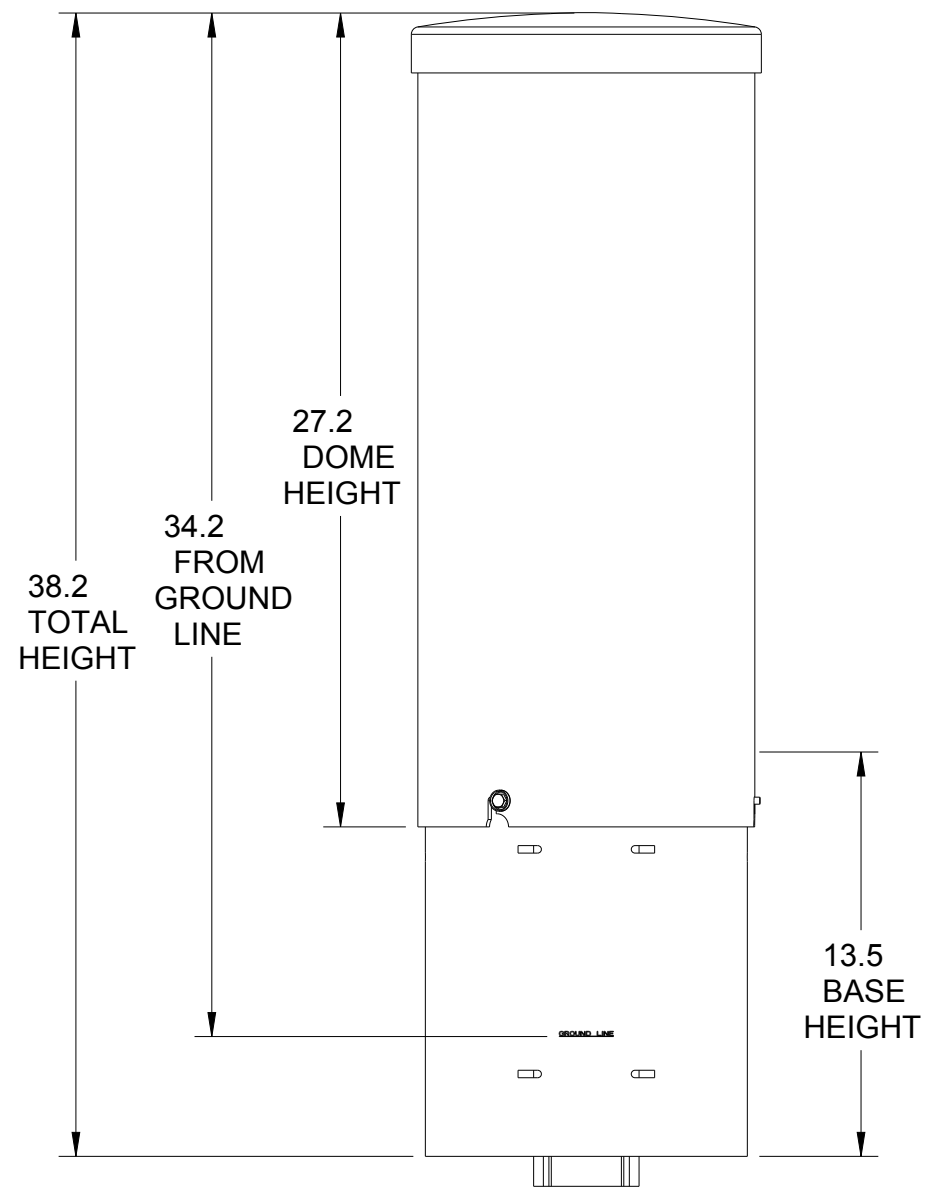

4 3 2 1

D

C

B

A

BDO 4 UNIT

BDO 5 UNIT

INTEGRAL STAKE (I)

INTEGRAL STAKE (XL)

CHARLES PART #	PEDESTAL SIZE	INTEGRAL STAKE	POLE MOUNT	30" METAL STAKE	DROP WIRE CHANNEL	CHANNEL PLUG	MOISTURE BARRIER SHEET	TERM BLOCK HARDWARE KIT
BDO 4-XT/CL	8"	XL			*	*	*	*
BDO 4-IT/CL	8"	I			*	*	*	*
BDO 4-OTA/CL	8"		*		*	*	*	*
BDO 4-OTM/CL	8"			*	*	*	*	*
BDO 5-XT/CL	10"	XL			*	*	*	*
BDO 5-IT/CL	10"	I			*	*	*	*
BDO 5-OTA/CL	10"		*		*	*	*	*
BDO 5-OTM/CL	10"			*	*	*	*	*