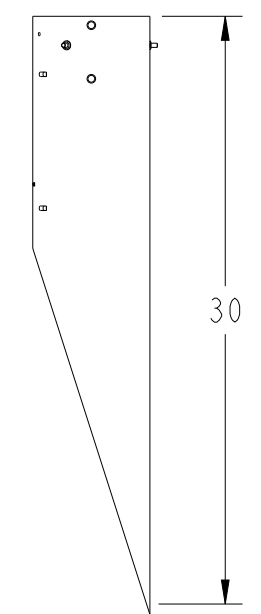

INTEGRAL STAKE (XL)

INTEGRAL STAKE (I)

POLE MOUNT WITH HARDWARE

30" METAL STAKE WITH HARDWARE

CHARLES PART #	PEDESTAL SIZE	INTEGRAL STAKE	POLE MOUNT	30" METAL STAKE	DROP WIRE CHANNEL	CHANNEL PLUG	MOIST BARR SHEET
BDO 7XT/CL	14"	XL			*	*	*
BDO 7A-OTA/CL	14"		*		*	*	*
BDO 7M-OTM/CL	14"			*	*	*	*
BDO 7IT/CL	14"	I			*	*	*

SIZE <b>A</b>	DRAWING NO. BDO 14" RFP CTL	ISS. REV.
SCALE .156	CAD FILE NAME BDO-OB_CTL	SHEET 1 of 1