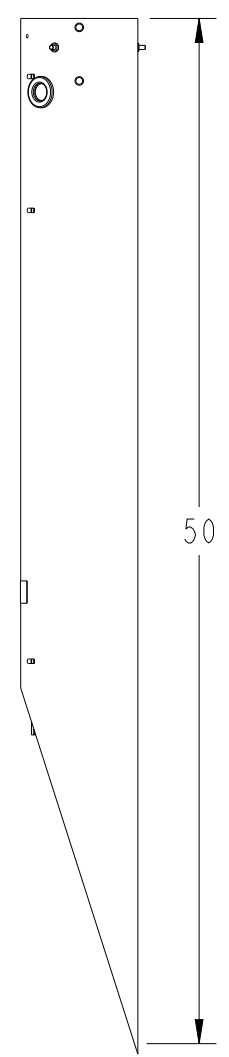

INTEGRAL STAKE (XL)

INTEGRAL STAKE (I)

POLE MOUNT WITH HARDWARE

30" METAL STAKE WITH HARDWARE

CHARLES PART #	PEDESTAL SIZE	INTEGRAL STAKE	POLE MOUNT	30" METAL STAKE	DROP WIRE CHANNEL	CHANNEL PLUG	MOIST BARR SHEET
BDO 7XT/CL	14"	XL			*	*	*
BDO 7A-OTA/CL	14"		*		*	*	*
BDO 7M-OTM/CL	14"			*	*	*	*
BDO 7IT/CL	14"	I			*	*	*

SIZE <b>A</b>	DRAWING NO. BDO 14" RFP CTL	ISS. REV.
SCALE .156	CAD FILE NAME BDO-OB_CTL	SHEET 1 of 1