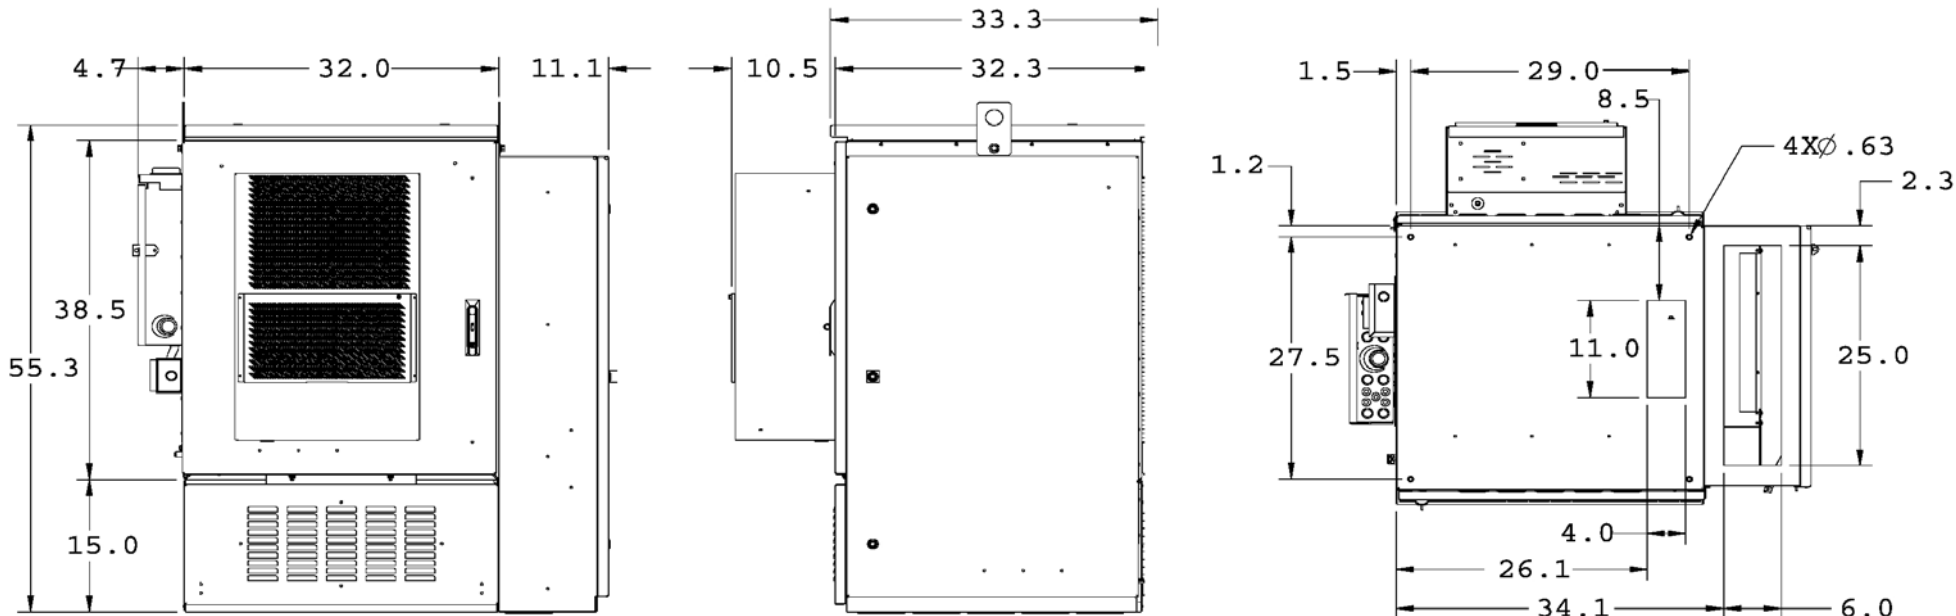

CUBE PM620 Series

All measurements in inches

FACTORY INSTALLED OPTIONS

PART NUMBER	DESCRIPTION
96-000002-A	Installation of Smoke Alarm, -48VDC
96-000003-A	Retractable Overhang
96-ROXTEC2X9CRL	Cable Entry Panel with 2 Roxtec Entry Ports, 9 ports ea, 18 total
96-TLHPGMT10FA	Installation of Telect HPGMT10FA Fuse Panel in Cabinet
96-PM6JCTBOX1R	Add-on 24"Hx15"Wx10"D Junction Box for Cable Entry

MADE IN THE
USA