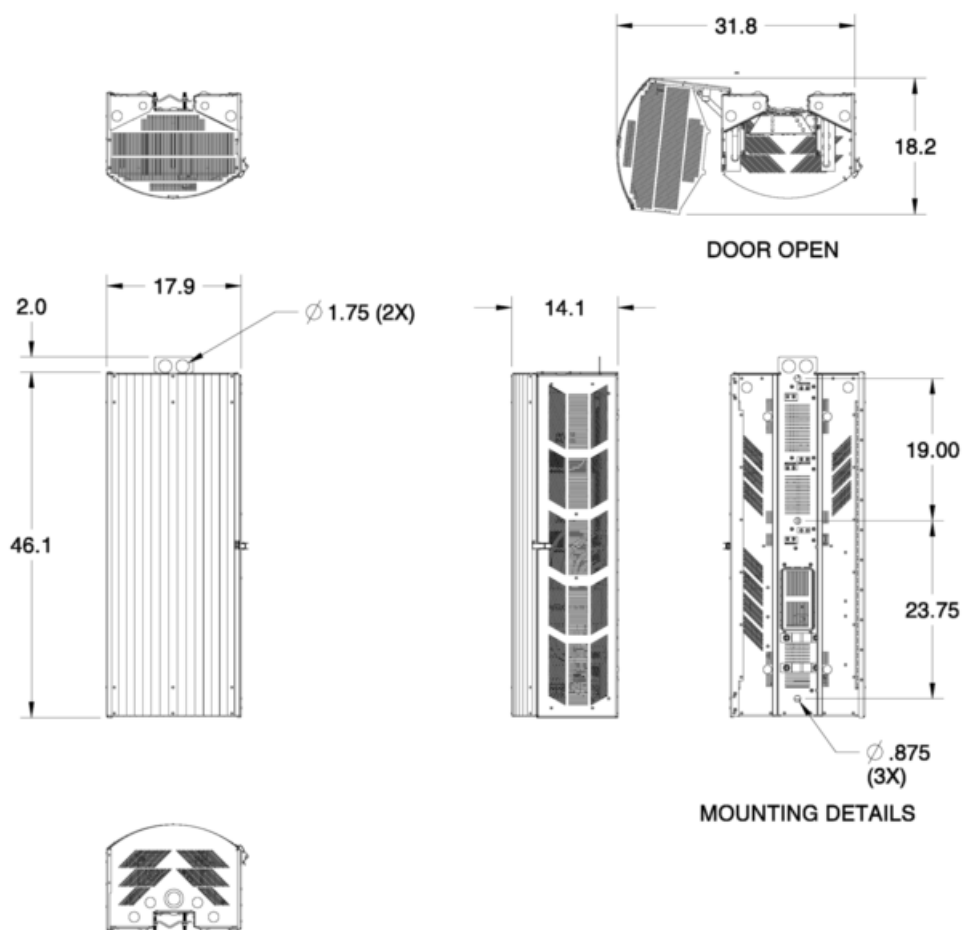

30" HIGH SHRD60-05Bx6 DIMENSIONS (in.)

SHRD60 Concealment Shrouds

Small Cell / Densification Shrouds for Wireless Networks

46" HIGH SHRD60-051x8 DIMENSIONS (in.)