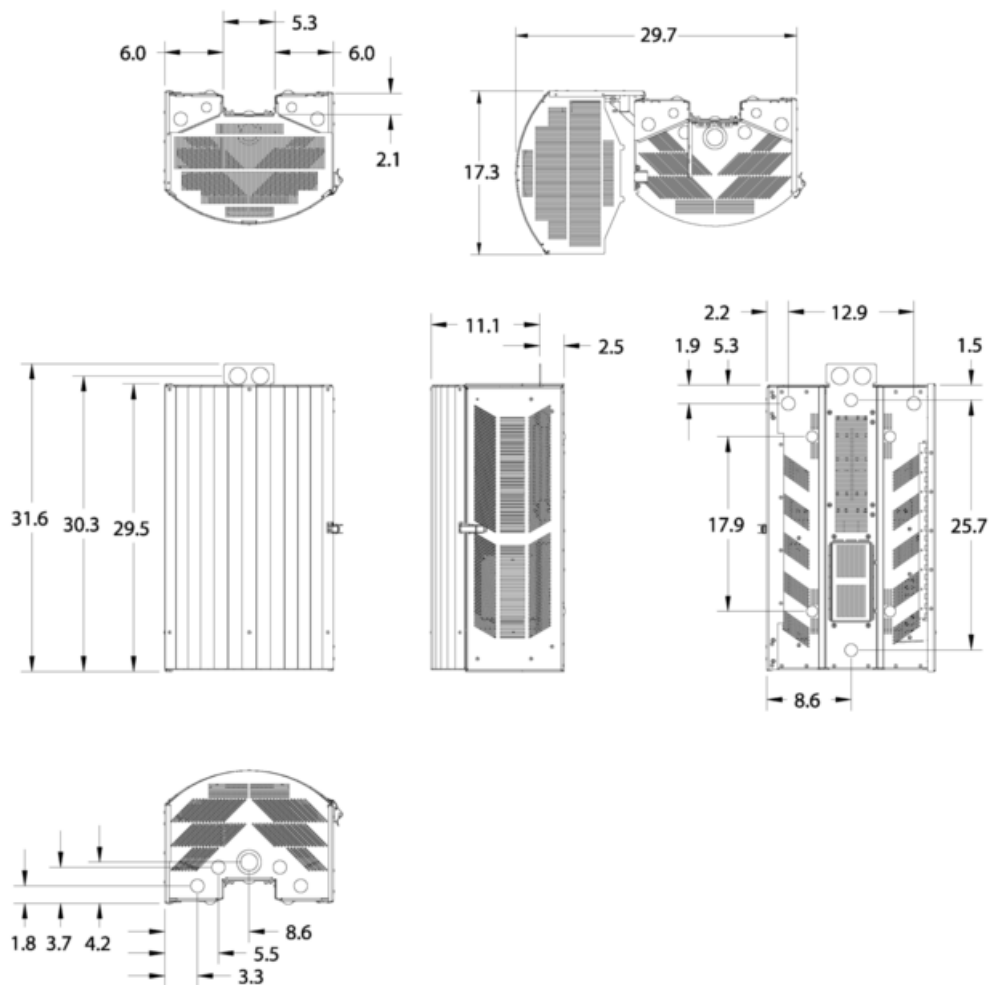

SHRD60 Concealment Shrouds

Small Cell / Densification Shrouds for Wireless Networks