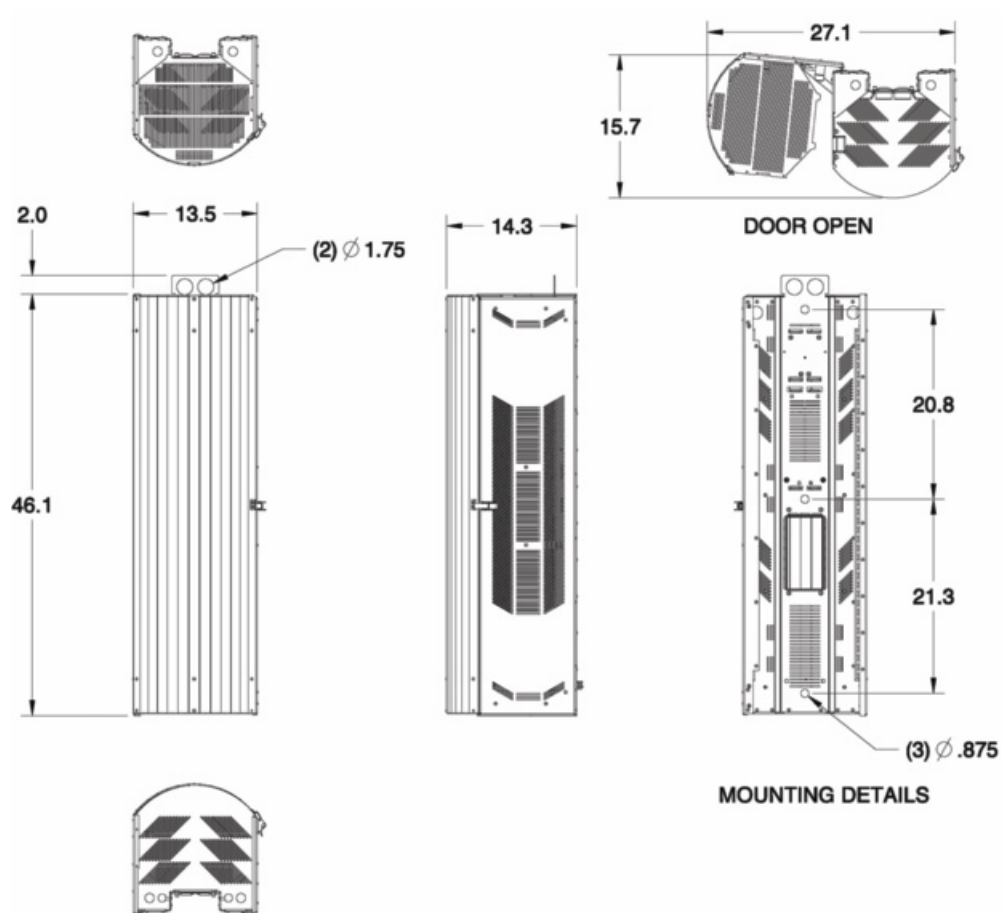

### 70" HIGH SHRD60-601 CONFIGURATIONS & COLOR OPTIONS

PART NUMBER	DESCRIPTION	RADIOS SUPPORTED	COLOR	TOUCH-UP PAINT
SHRD60-601A2GN1	70" Curved Cage Shroud, opens on left hinge	(1) Commscope ION M and (2) Ericsson RRUS32 or (5) 2203	Off-White	02-000290-0
SHRD60-601D2GN1	70" Curved Cage Shroud, opens on left hinge	(1) Commscope ION M and (2) Ericsson RRUS32 or (5) 2203	Gray, RAL7035	02-000589-0
SHRD60-601F2GN1	70" Curved Cage Shroud, opens on left hinge	(1) Commscope ION M and (2) Ericsson RRUS32 or (5) 2203	Black	02-000590-0
SHRD60-601G2GN1	70" Curved Cage Shroud, opens on left hinge	(1) Commscope ION M and (2) Ericsson RRUS32 or (5) 2203	National Park Brown	02-000585-0
SHRD60-601H2GN1	70" Curved Cage Shroud, opens on left hinge	(1) Commscope ION M and (2) Ericsson RRUS32 or (5) 2203	Hunter Green	02-000599-0
SHRD60-601I2GN1	70" Curved Cage Shroud, opens on Left hinge	(1) Commscope ION M and (2) Ericsson RRUS32 or (5) 2203	Blue Green	02-000618-0

## Small Cell / Densification Shrouds for Wireless Networks

30" HIGH SHRD60-05Bx6 DIMENSIONS (in.)

46" HIGH SHRD60-051x6 DIMENSIONS (in.)