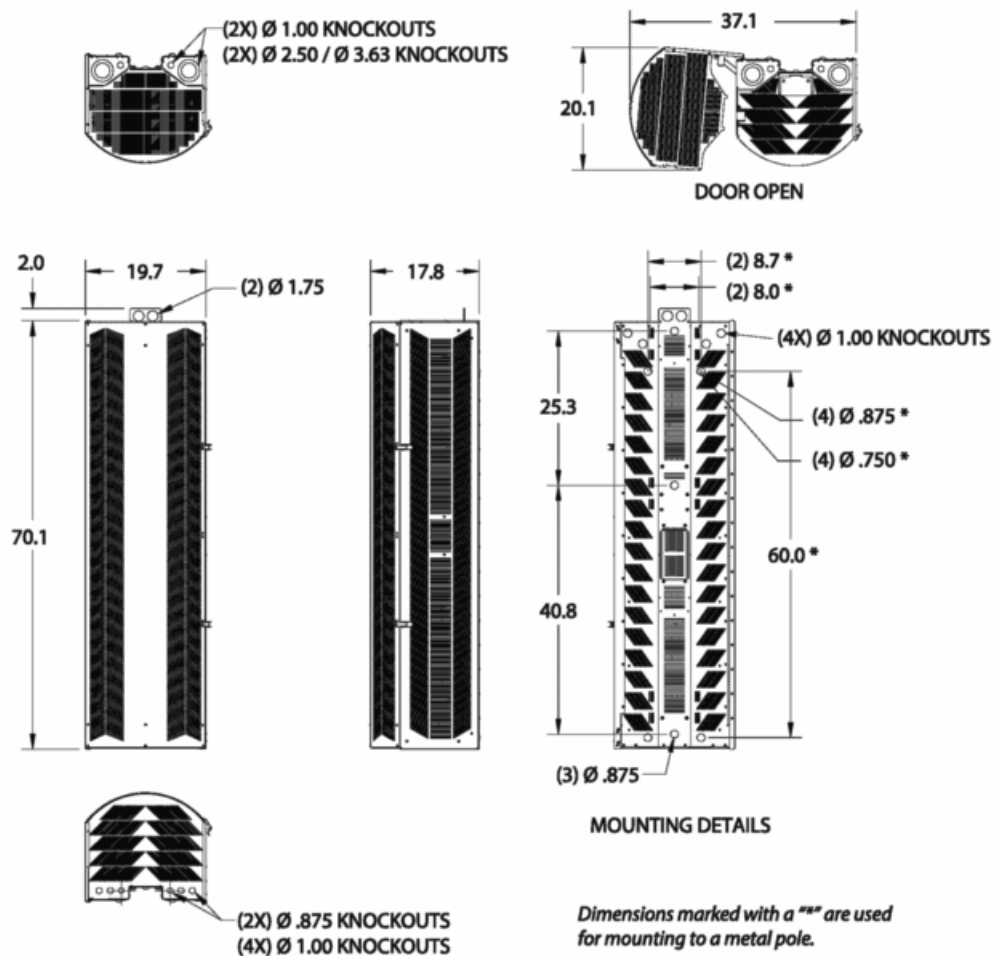

## Small Cell / Densification Shrouds for Wireless Networks

30" HIGH SHRD60-05Bx6 DIMENSIONS (in.)

46" HIGH SHRD60-051x6 DIMENSIONS (in.)

## Small Cell / Densification Shrouds for Wireless Networks

46" HIGH SHRD60-051x8 DIMENSIONS (in.)

70" HIGH SHRD60-401 / SHRD60-601 DIMENSIONS (in.)