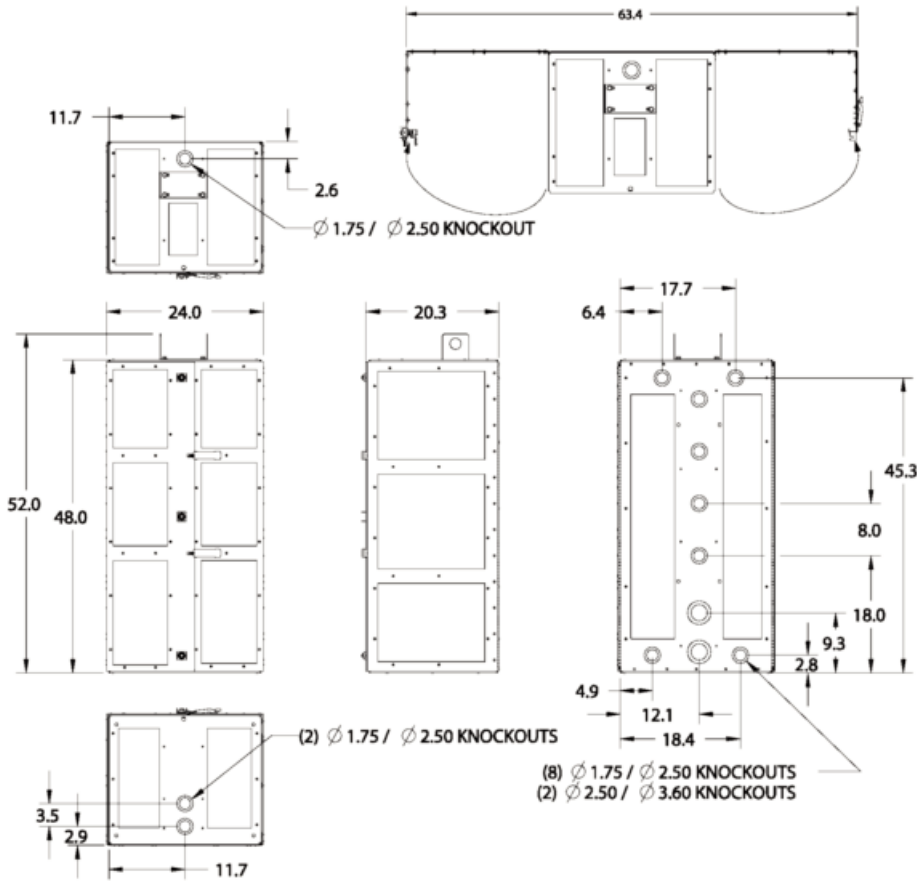

SHRD52 Concealment Shrouds

Pole Mount Shrouds for Remote Radio Heads

SHRD52-101 / SHRD52-401 DIMENSIONS

All dimension in inches.