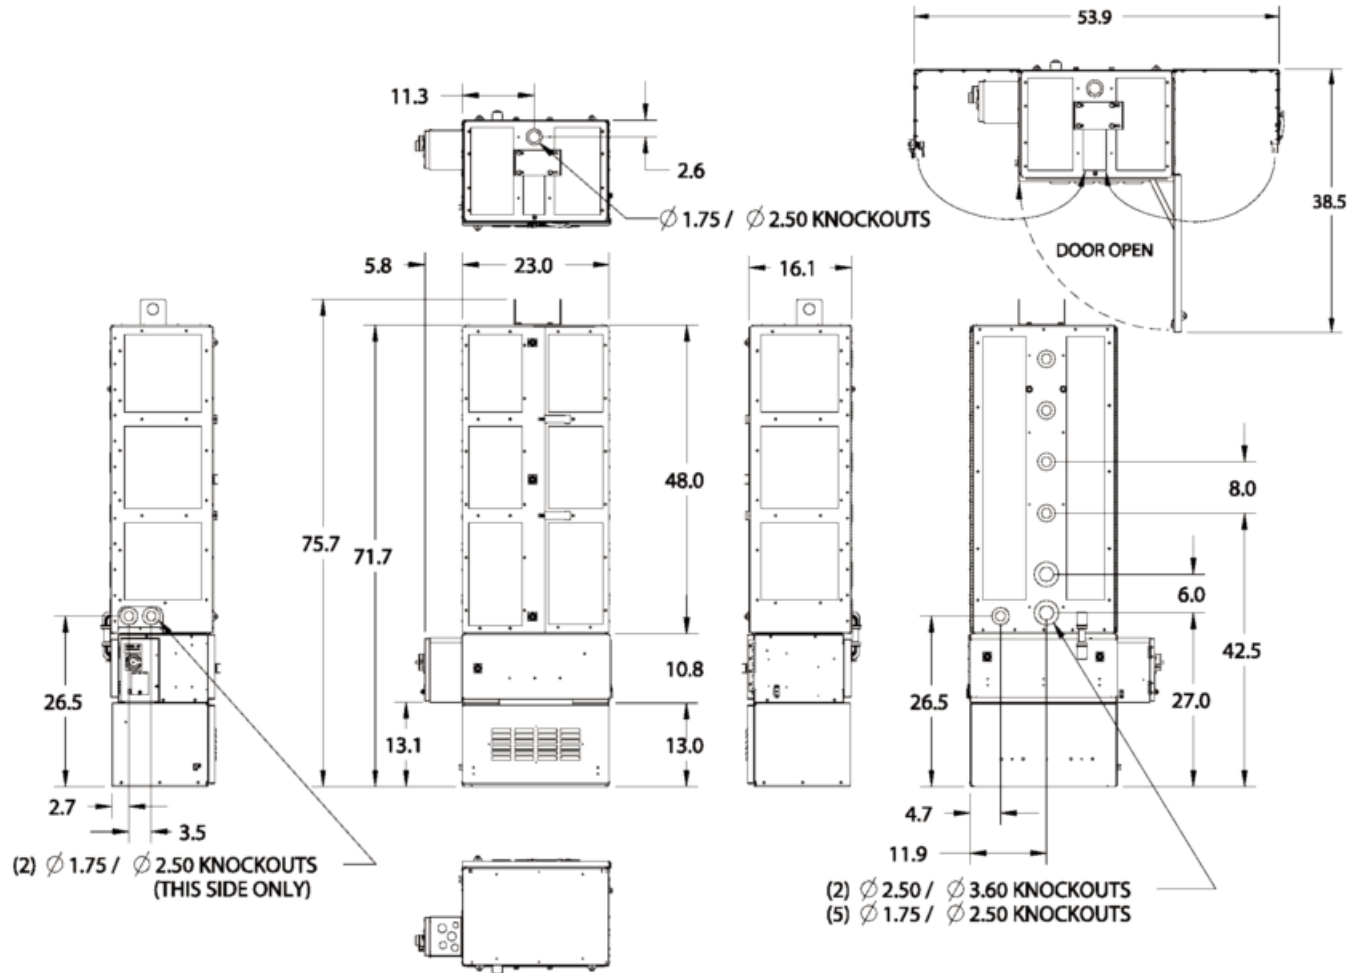

Several color options are available, see chart on page 2 for standard options.

Dimensions and Weight:

SHRD52-101, SHRD52-401:	48"Hx24"Wx20"D, approx. 80 lbs.
SHRD52-601:	64"Hx23"Wx14"D, approx. 80 lbs.
SHRD52-602:	59"Hx23"Wx16"D, approx. 150 lbs.
SHRD52-603:	72"Hx23"Wx16"D, approx. 188 lbs.

PAGE 2

SHRD52 Concealment Shrouds

Pole Mount Shrouds for Remote Radio Heads

SHRD52-101 / SHRD52-401 DIMENSIONS

All dimension in inches.

SHRD52-601 DIMENSIONS

SHRD52 Concealment Shrouds

Pole Mount Shrouds for Remote Radio Heads

SHRD52-603 DIMENSIONS

(SHRD52-602 dimensions are identical excluding bottom battery chamber)

All dimension in inches.