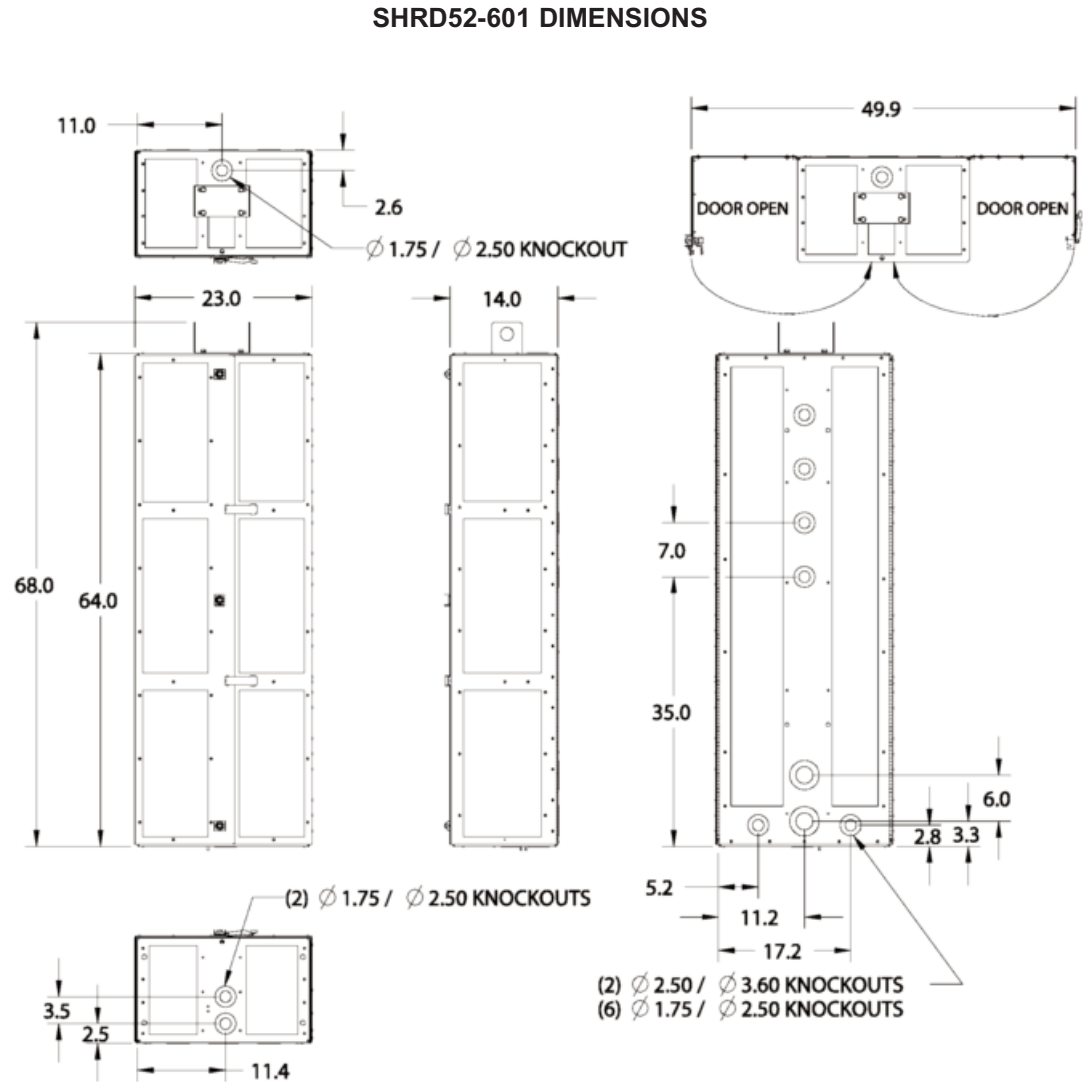

### Dimensions and Weight:

SHRD52-101, SHRD52-401:	48"Hx24"Wx20"D, approx. 80 lbs.
SHRD52-601:	64"Hx23"Wx14"D, approx. 80 lbs.
SHRD52-602:	59"Hx23"Wx16"D, approx. 150 lbs.
SHRD52-603:	72"Hx23"Wx16"D, approx. 188 lbs.

## Pole Mount Shrouds for Remote Radio Heads

SHRD52-101 / SHRD52-401 DIMENSIONS

All dimension in inches.

SHRD52-601 DIMENSIONS