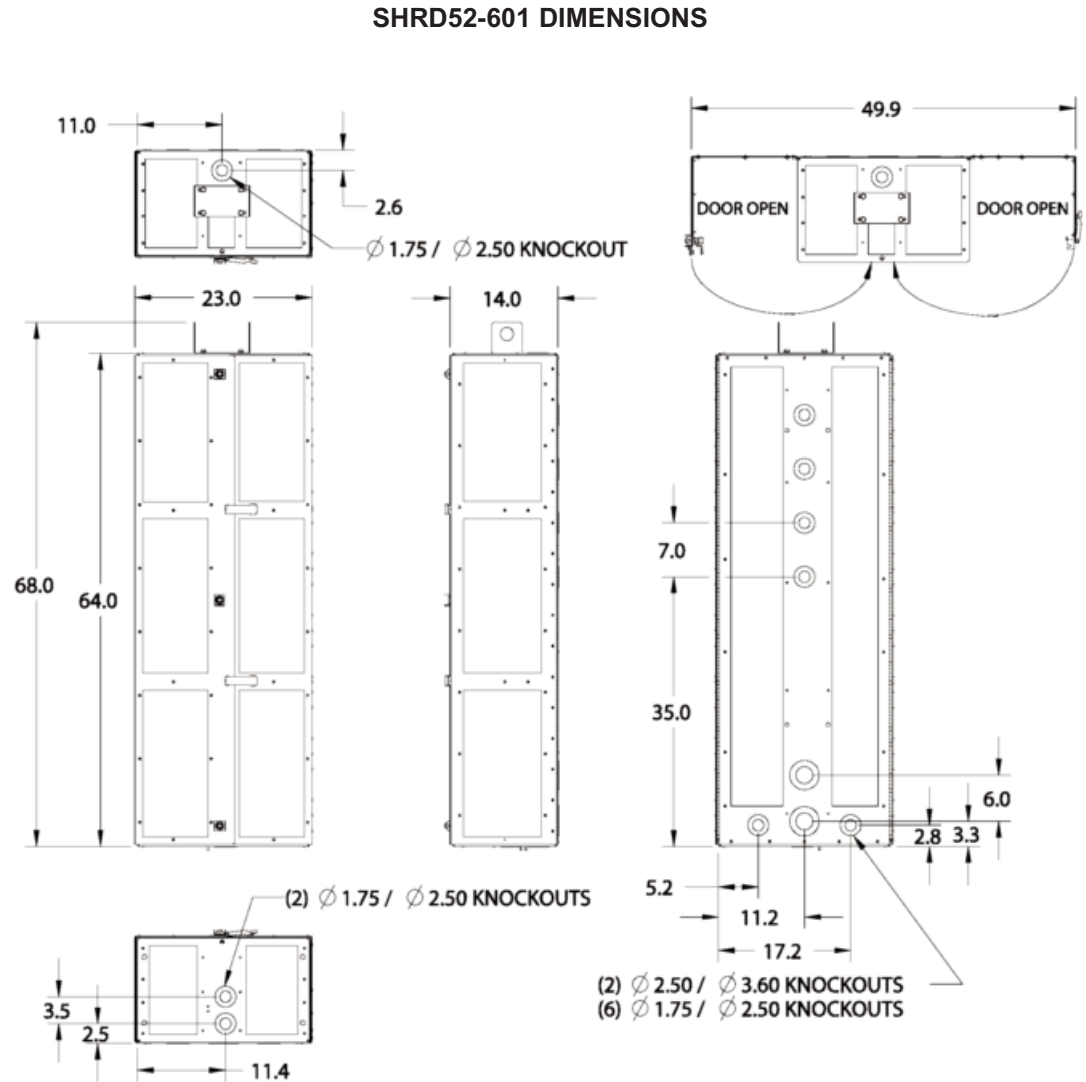

Several color options are available, see chart on page 2 for standard options.

Dimensions and Weight:

SHRD52-101, SHRD52-401:	48"Hx24"Wx20"D, approx. 80 lbs.
SHRD52-601:	64"Hx23"Wx14"D, approx. 80 lbs.
SHRD52-602:	59"Hx23"Wx16"D, approx. 150 lbs.
SHRD52-603:	72"Hx23"Wx16"D, approx. 188 lbs.

PAGE 2

SHRD52 Concealment Shrouds

Pole Mount Shrouds for Remote Radio Heads

SHRD52-101 / SHRD52-401 DIMENSIONS

All dimension in inches.

SHRD52-601 DIMENSIONS

SHRD52 Concealment Shrouds

Pole Mount Shrouds for Remote Radio Heads

SHRD52-603 DIMENSIONS

(SHRD52-602 dimensions are identical excluding bottom battery chamber)

All dimension in inches.