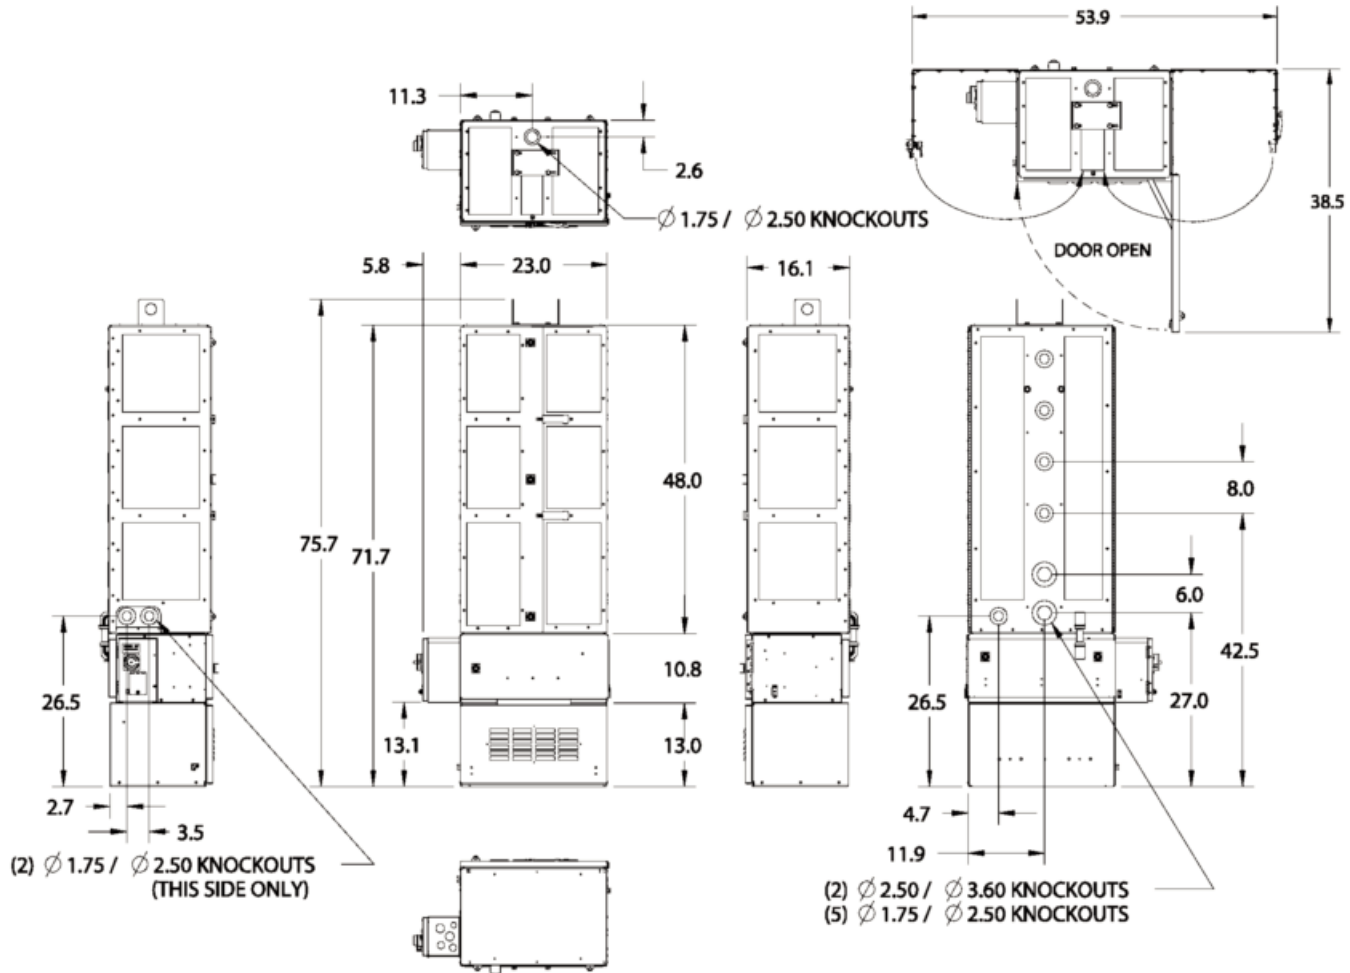

### Dimensions and Weight:

SHRD52-101, SHRD52-401:	48"Hx24"Wx20"D, approx. 80 lbs.
SHRD52-601:	64"Hx23"Wx14"D, approx. 80 lbs.
SHRD52-602:	59"Hx23"Wx16"D, approx. 150 lbs.
SHRD52-603:	72"Hx23"Wx16"D, approx. 188 lbs.

## Pole Mount Shrouds for Remote Radio Heads

SHRD52-101 / SHRD52-401 DIMENSIONS

All dimension in inches.

SHRD52-601 DIMENSIONS

### SHRD52-603 DIMENSIONS

(SHRD52-602 dimensions are identical excluding bottom battery chamber)

All dimension in inches.