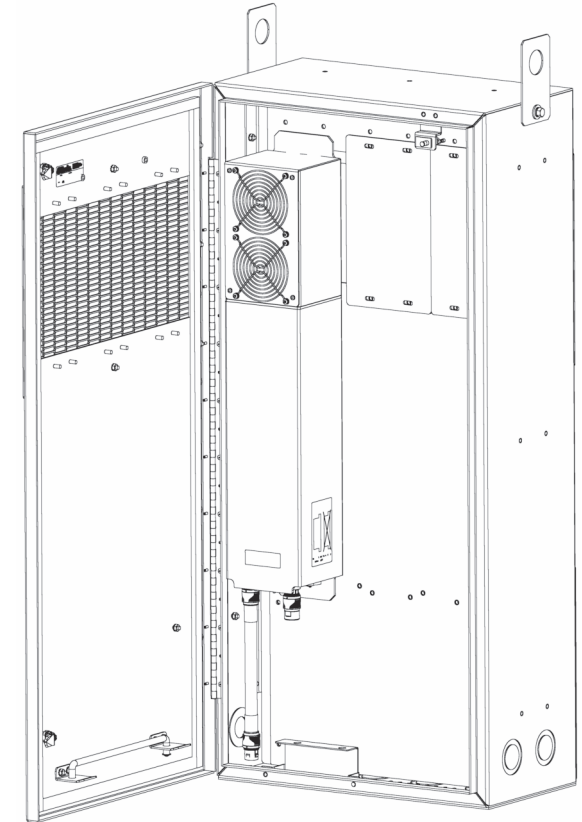

Dimensions:
Weight:

Material:
Bonding and Grounding:
Operation Temp. Range, Inside Enclosure:
Operation Temp. Range, Outside Enclosure:
Humidity:
Altitude:

CISH51
49"Hx22.5"Wx12.5"D
65 lbs.

CISH51LG
49"Hx32"Wx12.5"D
95 lbs.

CISH51ST
42"Hx22.5"Wx12.5"D
55 lbs.

.125" Welded Aluminum
(1) 2x8-Position Ground Bar, (1) 2-Conductor External Lug
-40° to +149°F (-40° to 65°C)
-40° to +115°F (-40° to 46°C)
0 to 95% (Non-Condensing)
Up to 6,560 Feet (2000 Meters)