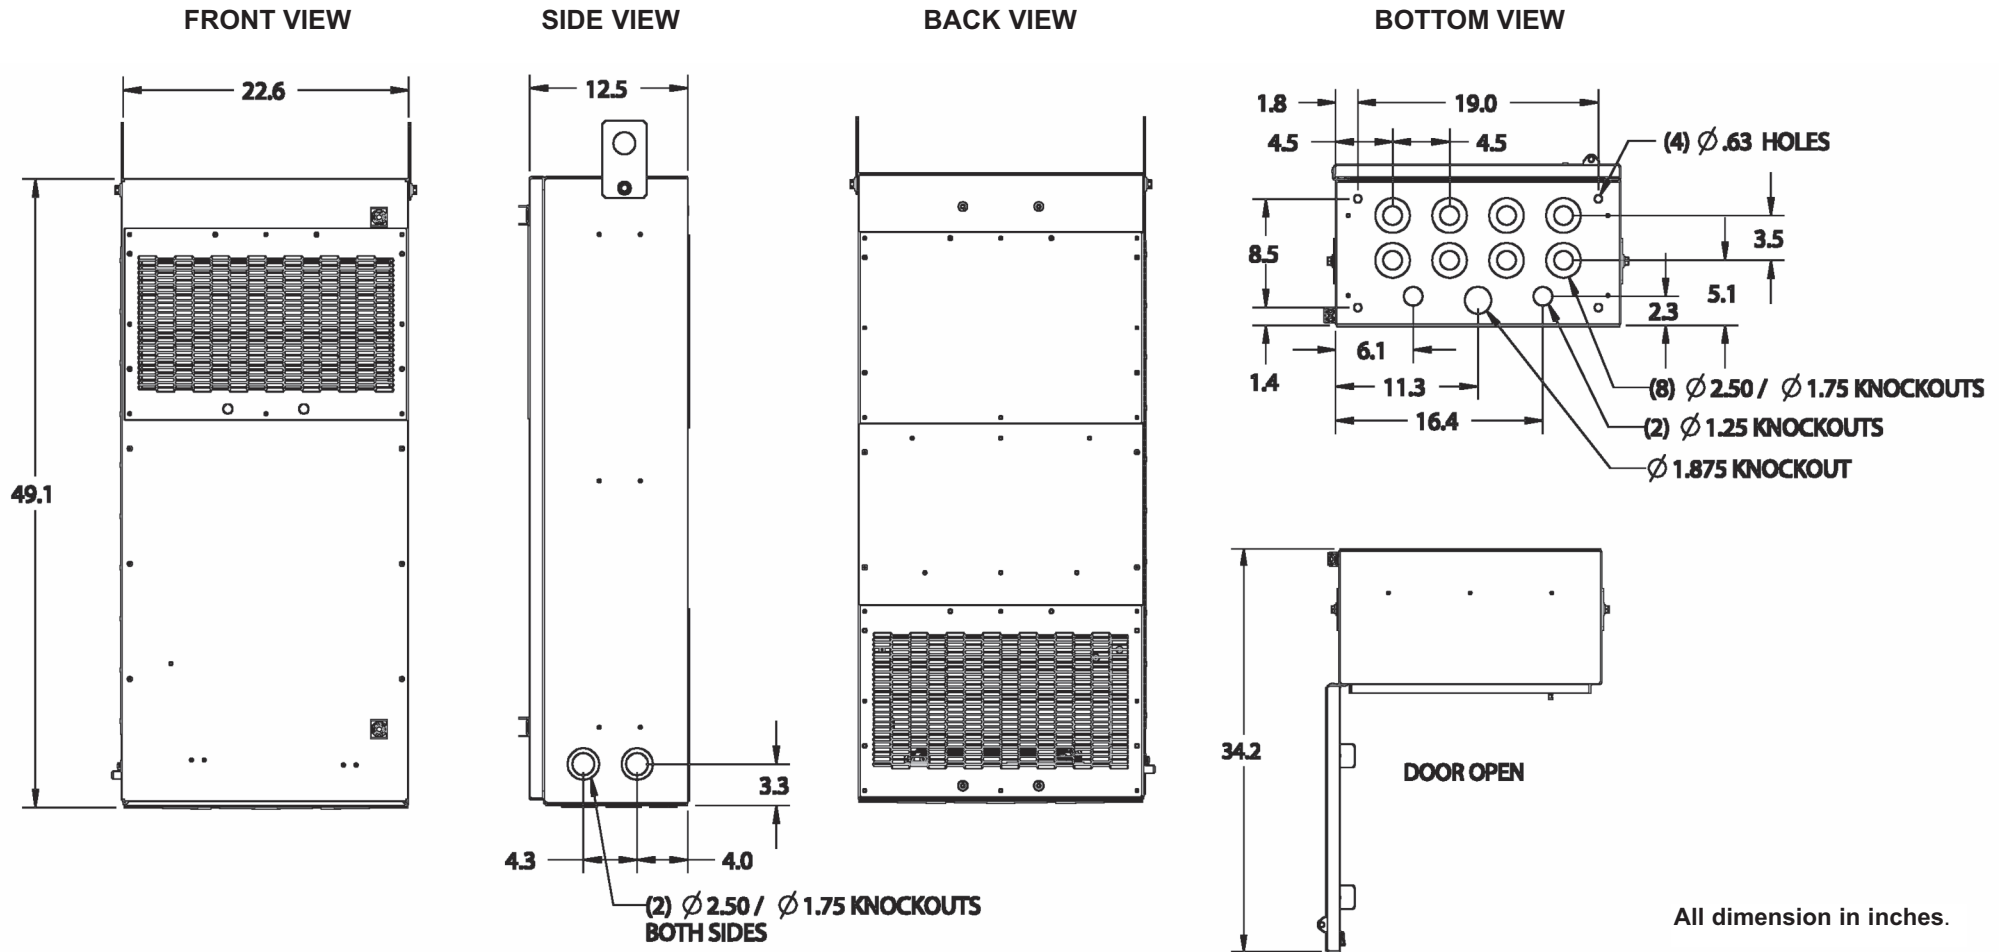

CISH51 are available in three sizes. Standard size (CISH51) is 49"Hx22.5"Wx12.5"D. A wider version (CISH51LG) measures 49"Hx32"Wx12.5"D, and a shorter version (CISH51ST) measures 42"Hx22.5"Wx12.5"D.

Each shroud includes two (2) padlockable 216-style 1/4 turn latches, door alarm/indicator switch, door wind latch, 2x8-position ground bar, adjustable mounting rails, blank cover plates, and two lifting brackets.

**Material:**  
**Bonding and Grounding:**  
**Operation Temp. Range, Inside Enclosure:**  
**Operation Temp. Range, Outside Enclosure:**  
**Humidity:**  
**Altitude:**

**CISH51**  
49"Hx22.5"Wx12.5"D  
65 lbs.

**CISH51LG**  
49"Hx32"Wx12.5"D  
95 lbs.

**CISH51ST**  
42"Hx22.5"Wx12.5"D  
55 lbs.

.125" Welded Aluminum  
(1) 2x8-Position Ground Bar, (1) 2-Conductor External Lug  
-40° to +149°F (-40° to 65°C)  
-40° to +115°F (-40° to 46°C)  
0 to 95% (Non-Condensing)  
Up to 6,560 Feet (2000 Meters)

## CISH51 DIMENSIONAL VIEWS

CISH51LG is 32" in width, other dimensions as shown.  
 CISH51ST is 42" in height, other dimensions as shown.