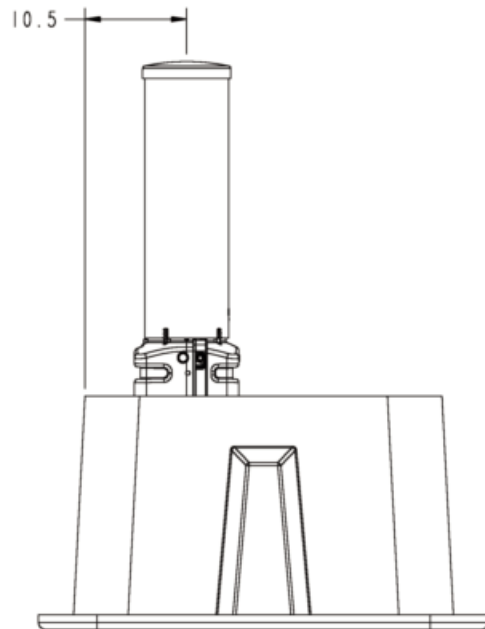

TRUE™ Underground Enclosures with Vault Mount Square Base Pedestal Lids

TRUE 24"x36"x24" Enclosure with Vault Mount Square Base Pedestal Lid

NOTES

- -VAULT MOUNT HARDWARE KIT IS NOT INCLUDED WITH TRUE PRODUCT LINE. HARDWARE KITS ARE SUPPLIED WITH CHARLES PEDESTALS
- -CHARLES PEDESTAL SHOWN ONLY TO SPECIFY MOUNTING LOCATION. TRUE PRODUCT WITH PEDESTAL MOUNT LID DOES NOT INCLUDE PEDESTAL
- -FOR MORE INFORMATION PLEASE REFER TO TRUE 15 AND TRUE 22 SERIES DATASHEET

OG-OSP082-F17