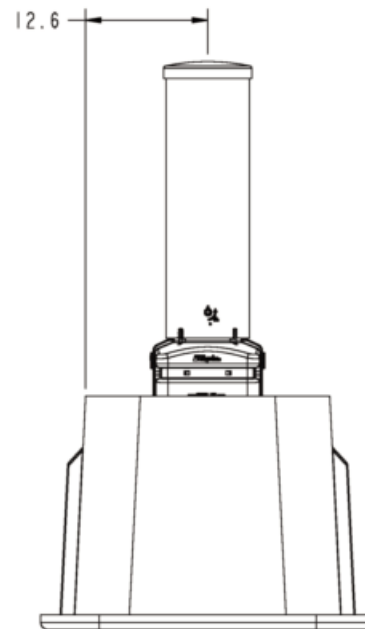

Charles Part #	Compatible Ped Base	Description
C243624XEETHX**	6" Square Base	TRUE 24"x36"x24" with split lid for 6" Charles square base pedestals (BDO203, CFDP206)
C243624QEETHX**	8" Square Base	TRUE 24"x36"x24" with split lid for 8" Charles square base pedestals (BDO204, CFDP208, CFFP08, CFXC08)
C243624PEETHX**	10" Square Base	TRUE 24"x36"x24" with split lid for 10" Charles square base pedestals (BDO205, CFDP210, CFFP10, CFXC10)
C304836QEETHX**	8" Square Base	TRUE 30"x48"x36" with split lid for 8" Charles square base pedestals (BDO204, CFDP208, CFFP08, CFXC08)
C304836PEETHX**	10" Square Base	TRUE 30"x48"x36" with split lid for 10" Charles square base pedestals (BDO205, CFDP210, CFFP10, CFXC10)
C304836TEETHX**	12" Square Base	TRUE 30"x48"x36" with split lid for 12" Charles square base pedestals (BDO 6, CFDP12, CFFP12, CFXC12)

CA = CATV
 CU = COMMUNICATIONS
 EL = ELECTRIC
 FO = FIBER OPTIC
 TE = TELEPHONE
 XX = Blank (Filler)

TRUE™ Underground Enclosures with Vault Mount Square Base Pedestal Lids

TRUE 24"x36"x24" Enclosure with Vault Mount Square Base Pedestal Lid

OG-OSP082-F17

TRUE™ Underground Enclosures with Vault Mount Square Base Pedestal Lids

TRUE 30"x48"x36" Enclosure with Vault Mount Square Base Pedestal Lid

NOTES

- VAULT MOUNT HARDWARE KIT IS NOT INCLUDED WITH TRUE PRODUCT LINE. HARDWARE KITS ARE SUPPLIED WITH CHARLES PEDESTALS
- CHARLES PEDESTAL SHOWN ONLY TO SPECIFY MOUNTING LOCATION. TRUE PRODUCT WITH PEDESTAL MOUNT LID DOES NOT INCLUDE PEDESTAL