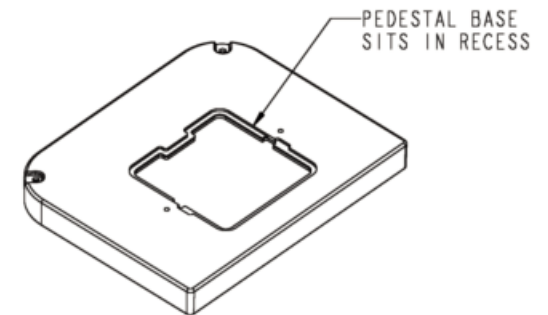

Optional Nameplate

**TRUE lids are available with various nameplate inserts (i.e. Fiber Optic, Communications, etc.). Please replace the two asterisks with the following two letters to specify desired nameplate:

CA = CATV
 CU = COMMUNICATIONS
 EL = ELECTRIC
 FO = FIBER OPTIC
 TE = TELEPHONE
 XX = Blank (Filler)

TRUE™ Underground Enclosures with Vault Mount Square Base Pedestal Lids

TRUE 24"x36"x24" Enclosure with Vault Mount Square Base Pedestal Lid

NOTES

- VAULT MOUNT HARDWARE KIT IS NOT INCLUDED WITH TRUE PRODUCT LINE. HARDWARE KITS ARE SUPPLIED WITH CHARLES PEDESTALS
- CHARLES PEDESTAL SHOWN ONLY TO SPECIFY MOUNTING LOCATION. TRUE PRODUCT WITH PEDESTAL MOUNT LID DOES NOT INCLUDE PEDESTAL
- FOR MORE INFORMATION PLEASE REFER TO TRUE 15 AND TRUE 22 SERIES DATASHEET