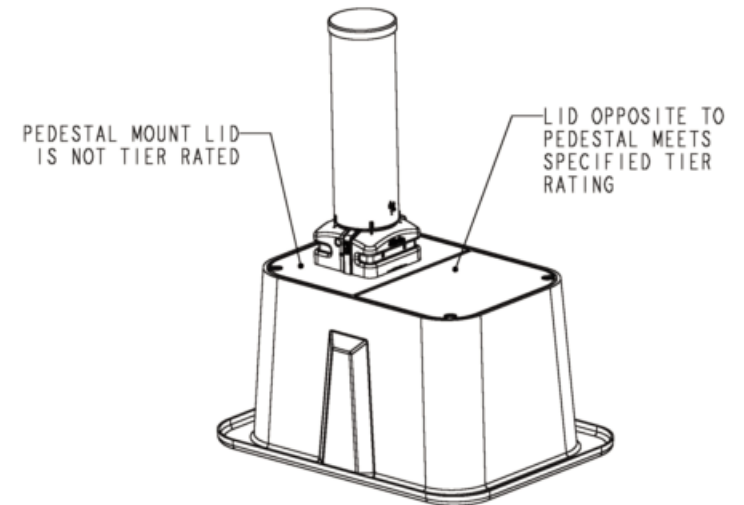

TRUE™ Underground Enclosures with Vault Mount Square Base Pedestal Lids

TRUE 24"x36"x24" Enclosure with Vault Mount Square Base Pedestal Lid

NOTES

- -VAULT MOUNT HARDWARE KIT IS NOT INCLUDED WITH TRUE PRODUCT LINE. HARDWARE KITS ARE SUPPLIED WITH CHARLES PEDESTALS
- -CHARLES PEDESTAL SHOWN ONLY TO SPECIFY MOUNTING LOCATION. TRUE PRODUCT WITH PEDESTAL MOUNT LID DOES NOT INCLUDE PEDESTAL
- -FOR MORE INFORMATION PLEASE REFER TO TRUE 15 AND TRUE 22 SERIES DATASHEET

OG-OSP082-F17