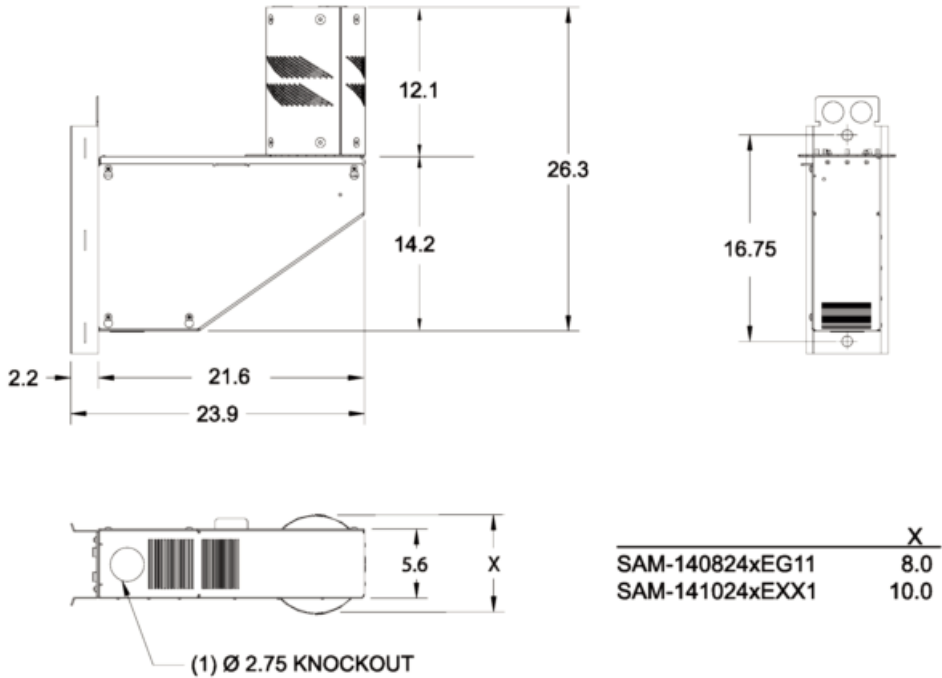

Charles Side Arm Mount (SAM) for Remote Radio Heads (RRH) and Antennas

Charles Industries' Side Arm Mount (SAM) is a sturdy offset antenna mounting bracket with additional space for a low power RRH. It is suitable for outside plant (OSP) locations and those that may require NEC compliance. The outdoor, weather-resistant SAM mounts onto a pole and supports one radio inside the compartment and one antenna on top of the antenna shroud/mast (radio and antenna are customer supplied). SAM are mounted to the pole using an integrated pole mounting spine featuring both bolt mounting holes and strap mounting slots for ease of installation. Two lifting holes are provided for chains or slings to be attached for lifting by a derrick (crane).

SAM are available in several color choices to match existing poles. Please call for information about custom configurations.

Specifications

Construction 0.125" aluminum welded construction for compartment sides & antenna shroud curved panels, steel construction for spine, compartment front & rear panel
 Mounting Style Mid Pole Mount, with bolts and/or metal straps
 Bonding and Grounding . . . One 2x8 position ground bar inside compartment
 Operating Temp. Range . . . -40° to +115°F (-40° to 46°C) outside compartment
 -40° to +131°F (-40° to 55°C) inside compartment
 Humidity 0 to 95% (non-condensing)
 Altitude Up to 2,000 meters (6,560 feet)

Charles Side Arm Mount (SAM)

SAM-14xx24 Dimensions

All measurements in inches

SAM-20xx24 Dimensions

All measurements in inches

Charles Side Arm Mount shown with customer supplied antenna attached to antenna compartment.