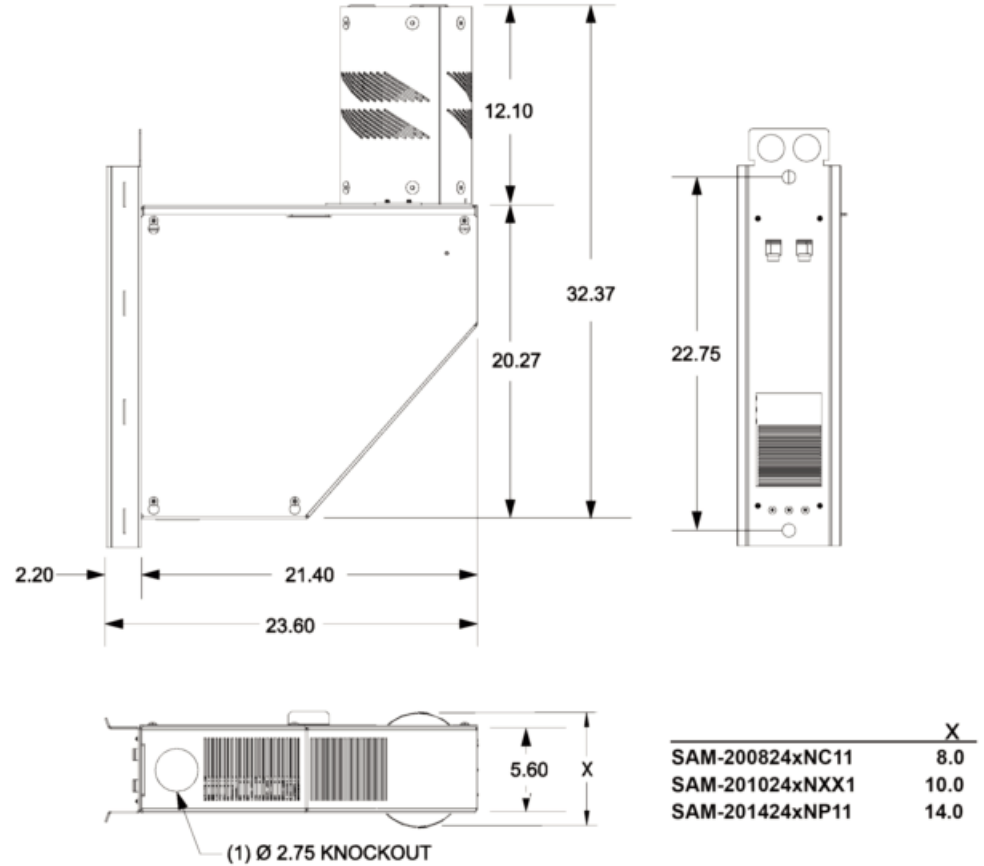

Charles Side Arm Mount (SAM) for Remote Radio Heads (RRH) and Antennas

Charles Industries' Side Arm Mount (SAM) is a sturdy offset antenna mounting bracket with additional space for a low power RRH. It is suitable for outside plant (OSP) locations and those that may require NEC compliance. The outdoor, weather-resistant SAM mounts onto a pole and supports one radio inside the compartment and one antenna on top of the antenna shroud/mast (radio and antenna are customer supplied). SAM are mounted to the pole using an integrated pole mounting spine featuring both bolt mounting holes and strap mounting slots for ease of installation. Two lifting holes are provided for chains or slings to be attached for lifting by a derrick (crane).

SAM are available in several color choices to match existing poles. Please call for information about custom configurations.

Specifications

Construction 0.125" aluminum welded construction for compartment sides & antenna shroud curved panels, steel construction for spine, compartment front & rear panel
 Mounting Style Mid Pole Mount, with bolts and/or metal straps
 Bonding and Grounding . . . One 2x8 position ground bar inside compartment
 Operating Temp. Range . . . -40° to +115°F (-40° to 46°C) outside compartment
 -40° to +131°F (-40° to 55°C) inside compartment
 Humidity 0 to 95% (non-condensing)
 Altitude Up to 2,000 meters (6,560 feet)

Charles Side Arm Mount (SAM)

SAM-14xx24 Dimensions

All measurements in inches

SAM-20xx24 Dimensions

All measurements in inches

Charles Side Arm Mount shown with customer supplied antenna attached to antenna compartment.