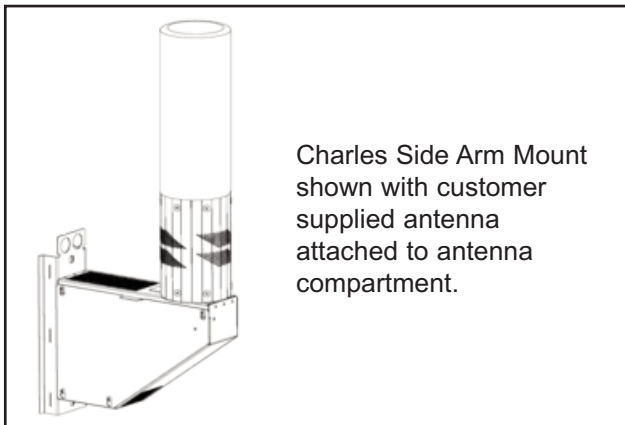

Charles Side Arm Mount (SAM) for Remote Radio Heads (RRH) and Antennas

Charles Industries' Side Arm Mount (SAM) is a sturdy offset antenna mounting bracket with additional space for a low power RRH. It is suitable for outside plant (OSP) locations and those that may require NEC compliance. The outdoor, weather-resistant SAM mounts onto a pole and supports one radio inside the compartment and one antenna on top of the antenna shroud/mast (radio and antenna are customer supplied). SAM are mounted to the pole using an integrated pole mounting spine featuring both bolt mounting holes and strap mounting slots for ease of installation. Two lifting holes are provided for chains or slings to be attached for lifting by a derrick (crane).

SAM are available in several color choices to match existing poles. Please call for information about custom configurations.

Specifications

Construction 0.125" aluminum welded construction for compartment sides & antenna shroud curved panels, steel construction for spine, compartment front & rear panel
 Mounting Style Mid Pole Mount, with bolts and/or metal straps
 Bonding and Grounding . . . One 2x8 position ground bar inside compartment
 Operating Temp. Range . . . -40° to +115°F (-40° to 46°C) outside compartment
 -40° to +131°F (-40° to 55°C) inside compartment
 Humidity 0 to 95% (non-condensing)
 Altitude Up to 2,000 meters (6,560 feet)

Charles Side Arm Mount (SAM)

SAM-14xx24 Dimensions

All measurements in inches

SAM-20xx24 Dimensions

All measurements in inches

Charles Side Arm Mount shown with customer supplied antenna attached to antenna compartment.